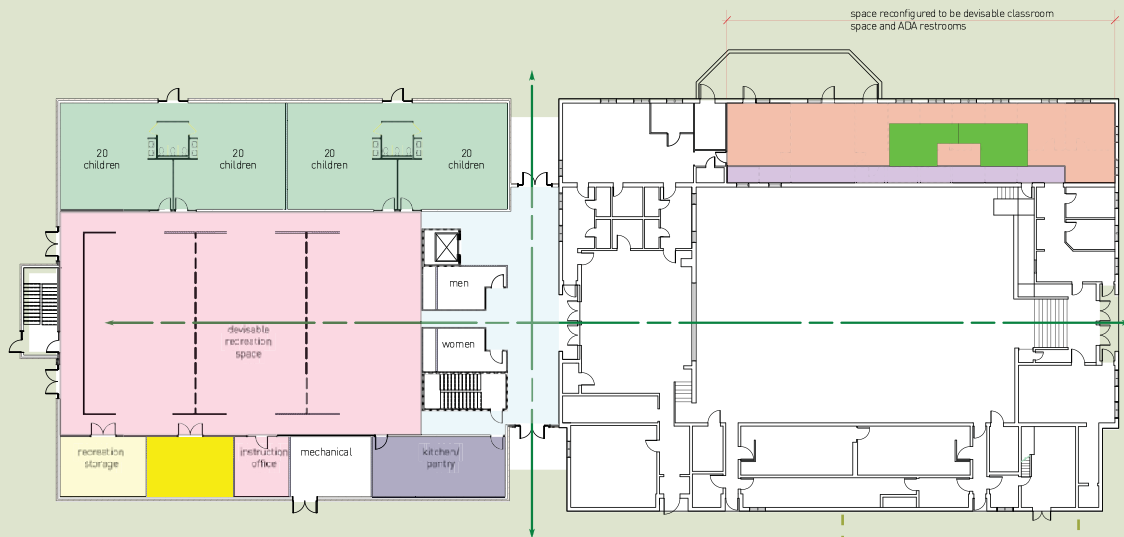

Concord Neighborhood Center

- Located in Indianapolis, IN
- Project Type: Master Plan

Project Description: Review the two previous masterplans done over the past ten years. Met with the Board and Center Management to update/modify the masterplan to align to the economic and demographic of the current center. Toured facility to review how the center is currently used. Discuss the possibility of shared use with the Parks Department. The center is adjacent to a city park. The center would include an elderly social area, before and after school care, k-3 daycare, evening activities for community, General Education Development (GED), computer room and HIV counseling.

1 proposed first floor schematic floorplan
Scale: 1" = 20 ft

1 proposed second floor schematic floorplan
Scale: 1" = 20 ft