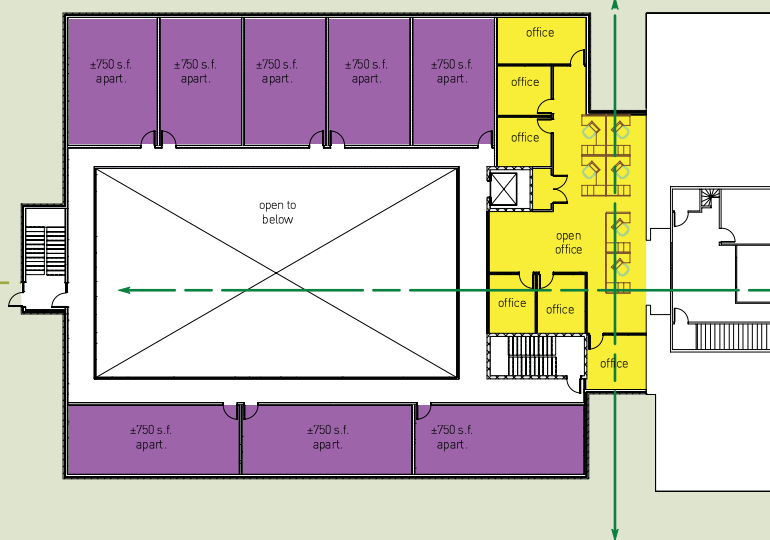

Concord Neighborhood Center

- Located in Indianapolis, IN
- Project Type: Master Plan

Project Description: Review the two previous masterplans done over the past ten years. Met with the Board and Center Management to update/modify the masterplan to align to the economic and demographic of the current center. Toured facility to review how the center is currently used. Discuss the possibility of shared use with the Parks Department. The center is adjacent to a city park. The center would include an elderly social area, before and after school care, k-3 daycare, evening activities for community, General Education Development (GED), computer room and HIV counseling.

1 proposed first floor schematic floorplan
Scale: 1" = 20 ft

1 proposed second floor schematic floorplan
Scale: 1" = 20 ft